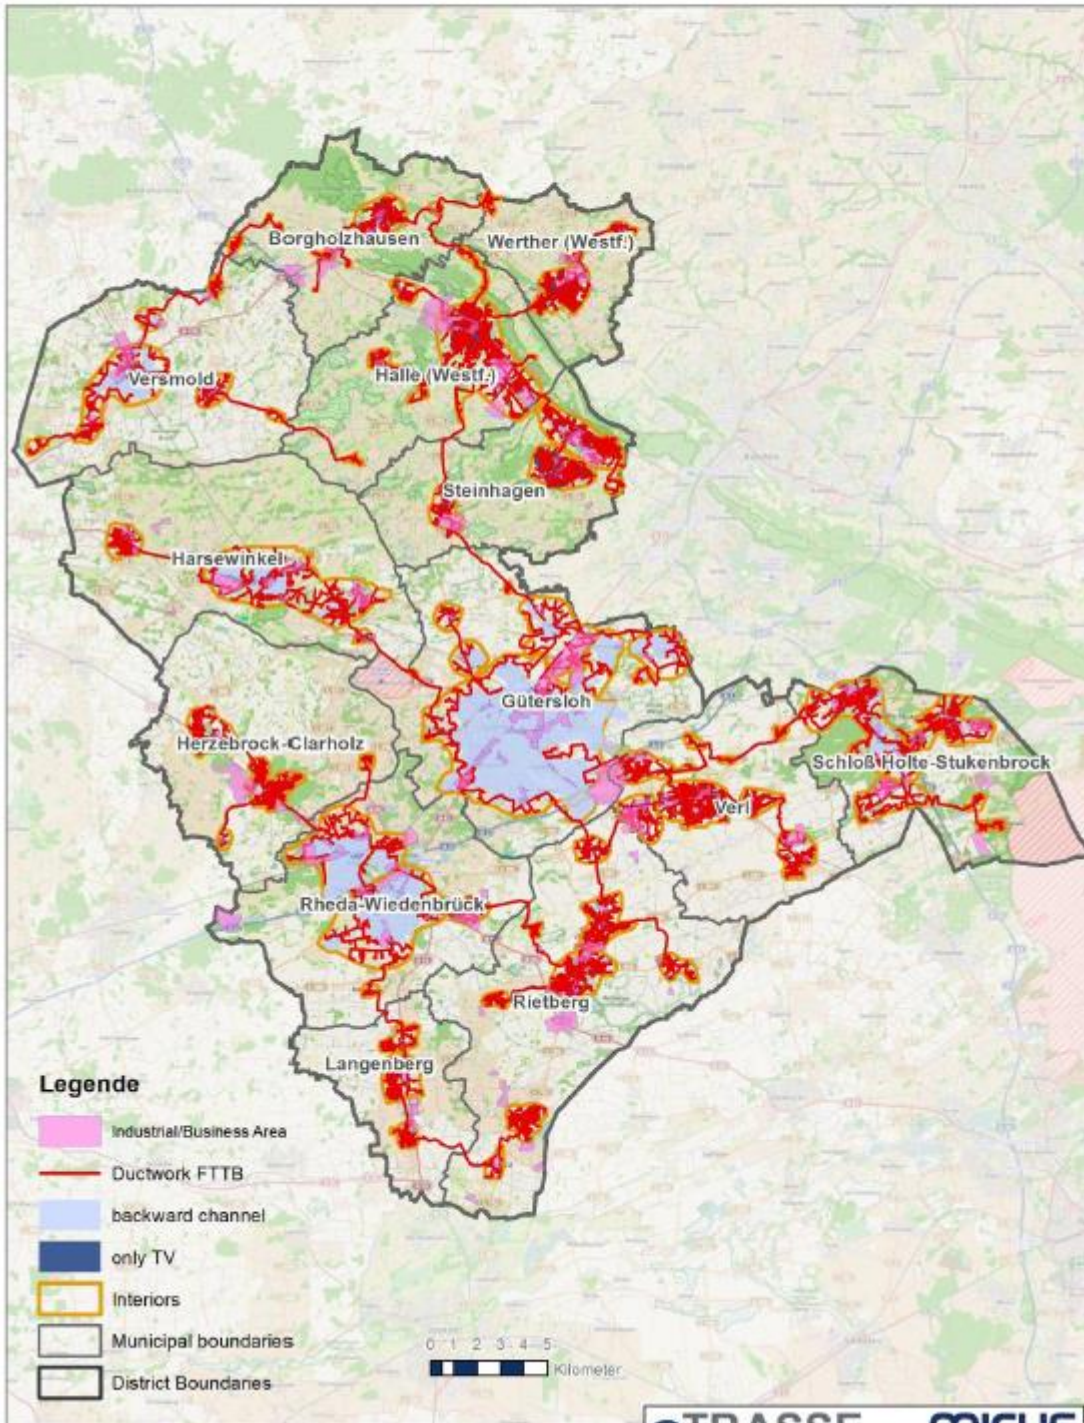

Gütersloh FTTB-Concept

Legende

- Industrial/Business Area
- Ductwork FTTB
- backward channel
- only TV
- Interiors
- Municipal boundaries
- District Boundaries